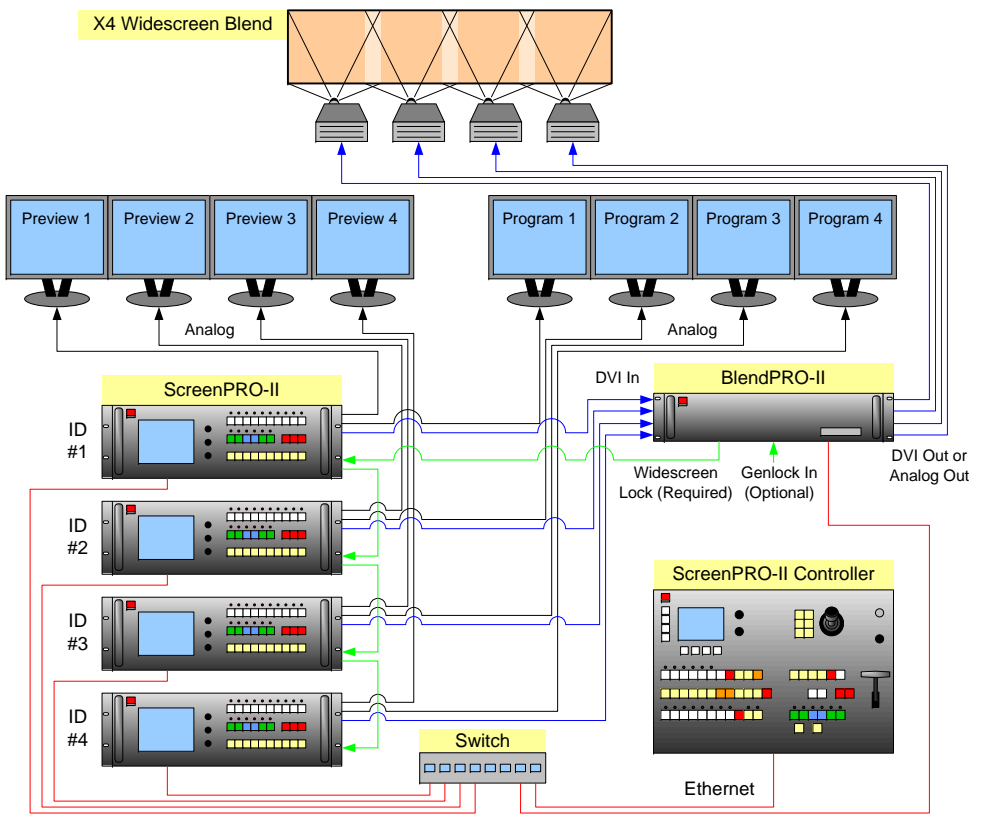

BlendPRO-II

Quick Start Guide

Sample System Configuration

Widescreen Lock Connections

User's Guides

BlendPRO-II User's Guide

- For complete details on all installation procedures, please refer to the BlendPRO-II User's Guide.

ScreenPRO-II Controller User's Guide

- All BlendPRO-II setup and operating procedures are performed through the ScreenPRO-II Controller. Refer to the ScreenPRO-II Controller User's Guide for complete details.