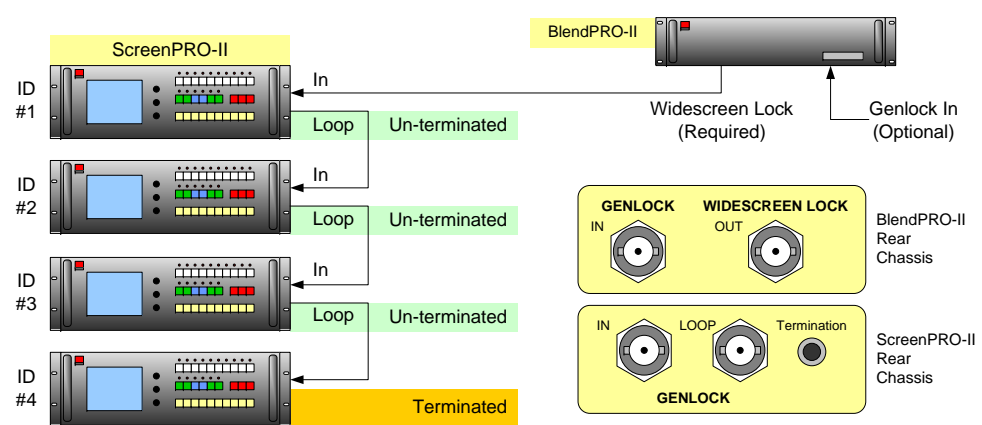

BlendPRO-II

Quick Start Guide

Sample System Configuration

Widescreen Lock Connections

User's Guides

BlendPRO-II User's Guide

- For complete details on all installation procedures, please refer to the BlendPRO-II User's Guide.

ScreenPRO-II Controller User's Guide

- All BlendPRO-II setup and operating procedures are performed through the ScreenPRO-II Controller. Refer to the ScreenPRO-II Controller User's Guide for complete details.